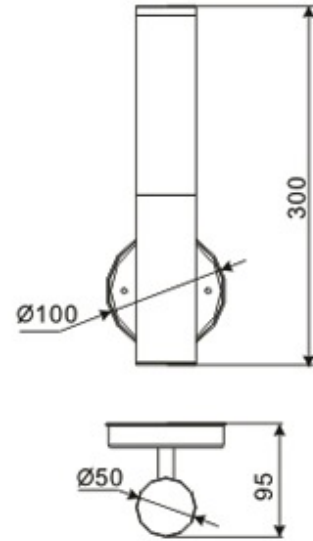

LED Wall Lighting – LR-W00111

Model No.	LR-W00111
LED Type	5mm
LED Q'TY.	15
Beam Angle	-
Minimum luminous flux(lm)	75
Voltage	120~240V
LED Watt	1.2W
Environmental Temperature	-20°C-60°C
Environmental Humidity	0%-95%
Safety Class	I
Safety Type	IP44
Material	Aluminium+PMMA
Driver	Included